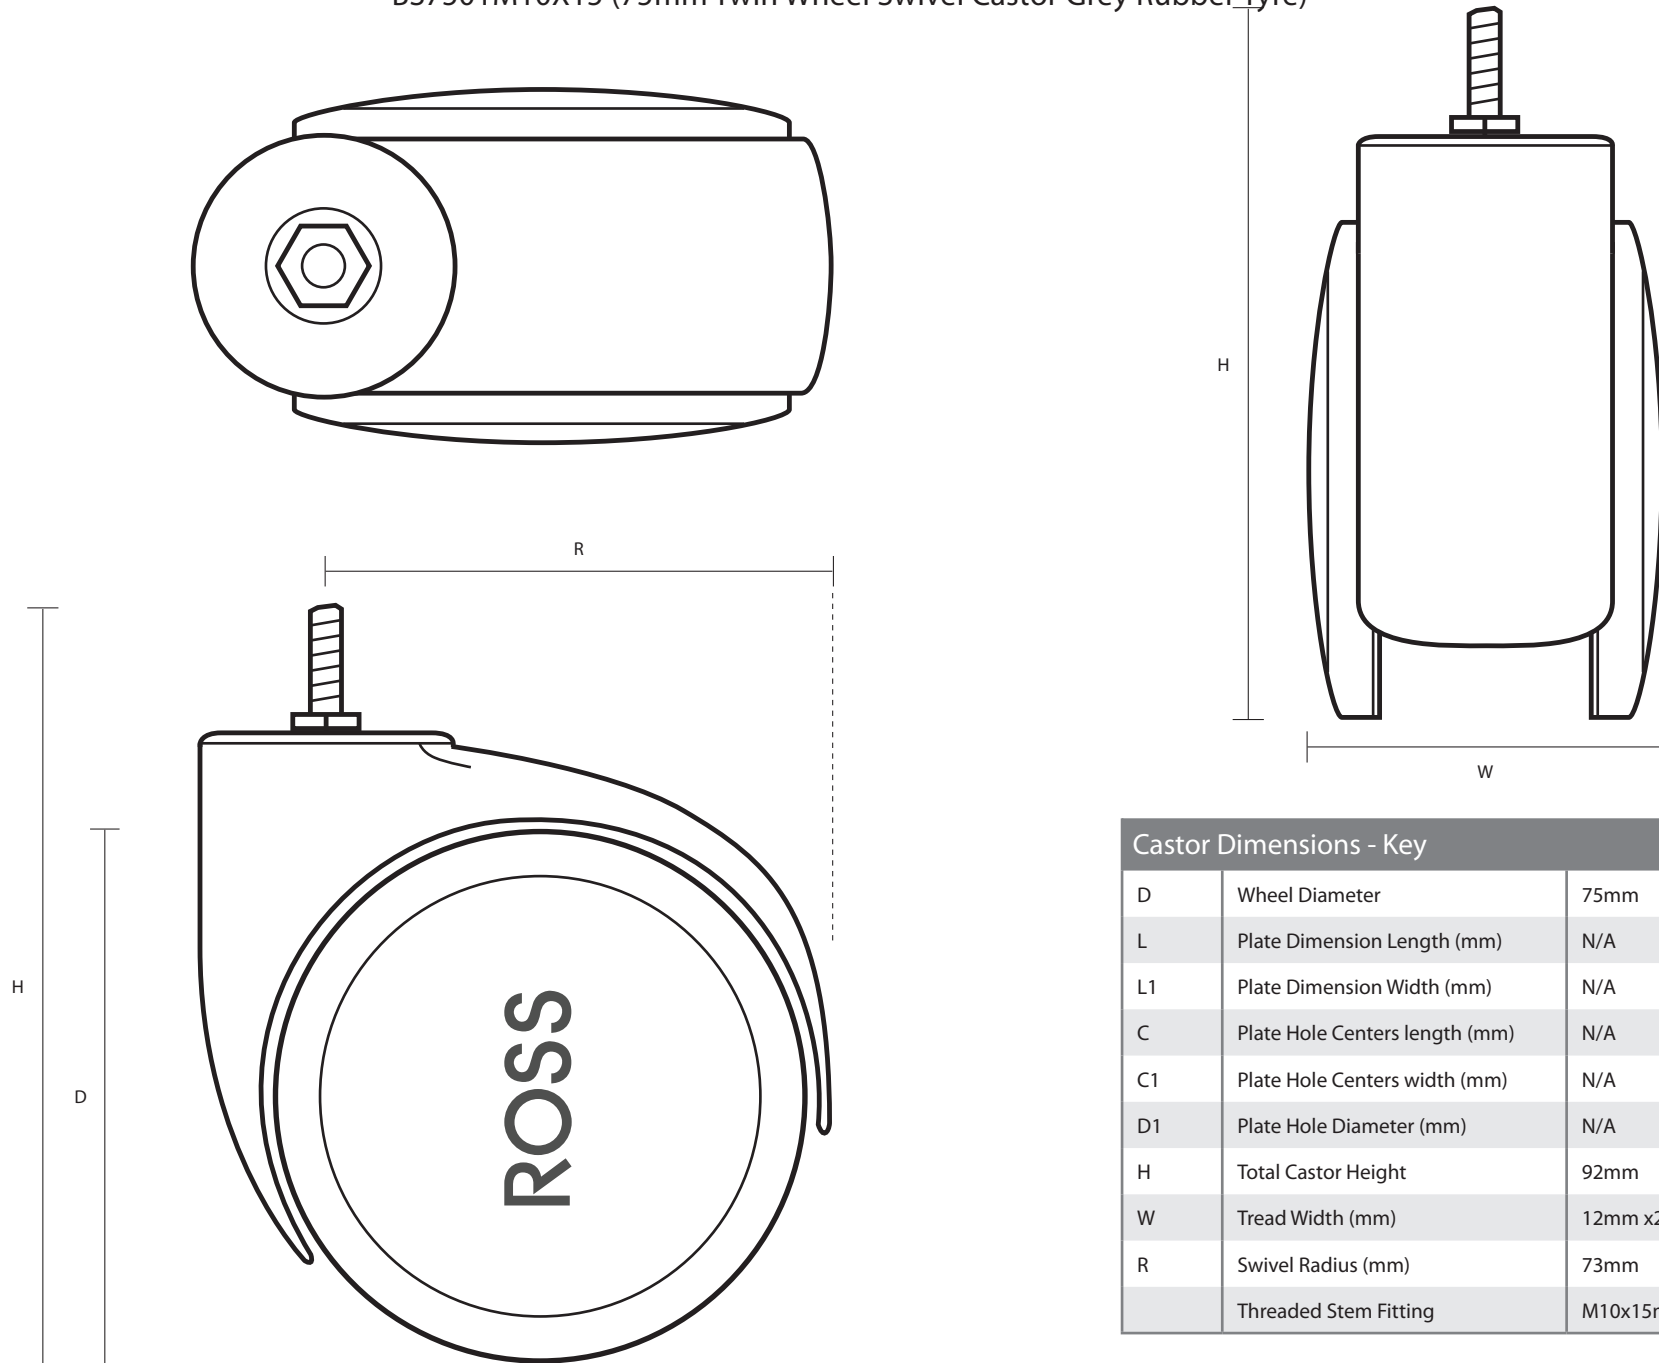

BS7501M10X15 (75mm Twin Wheel Swivel Castor Grey Rubber Tyre)

Castor Dimensions - Key		
D	Wheel Diameter	75mm
L	Plate Dimension Length (mm)	N/A
L1	Plate Dimension Width (mm)	N/A
C	Plate Hole Centers length (mm)	N/A
C1	Plate Hole Centers width (mm)	N/A
D1	Plate Hole Diameter (mm)	N/A
H	Total Castor Height	92mm
W	Tread Width (mm)	12mm x2
R	Swivel Radius (mm)	73mm
	Threaded Stem Fitting	M10x15mm